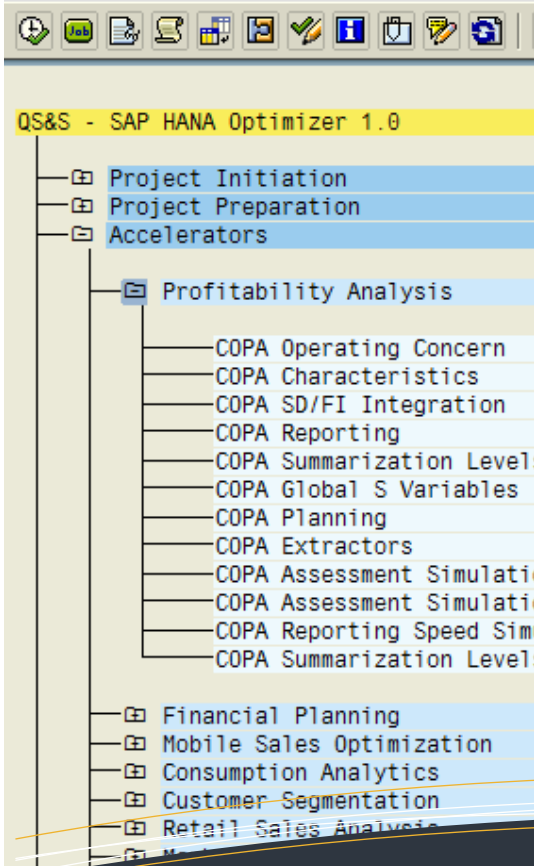

SAP HANA Services

- HANA Roadmap
- Prototype - Proof of Concept
- Queries at Supersonic speeds
- Predictive & Text analytical services
- Data modeling and Administration
- Architect, design and deploy HANA
- Implement HANA Accelerators

QSandS is pleased to announce HANA practice.

Widely acknowledged industry-experts, QSandS now offers HANA consulting services leveraging the SAP ERP and SAP HANA technologies.

Get an unprecedented and in-depth insights into your organization at supersonic speed!